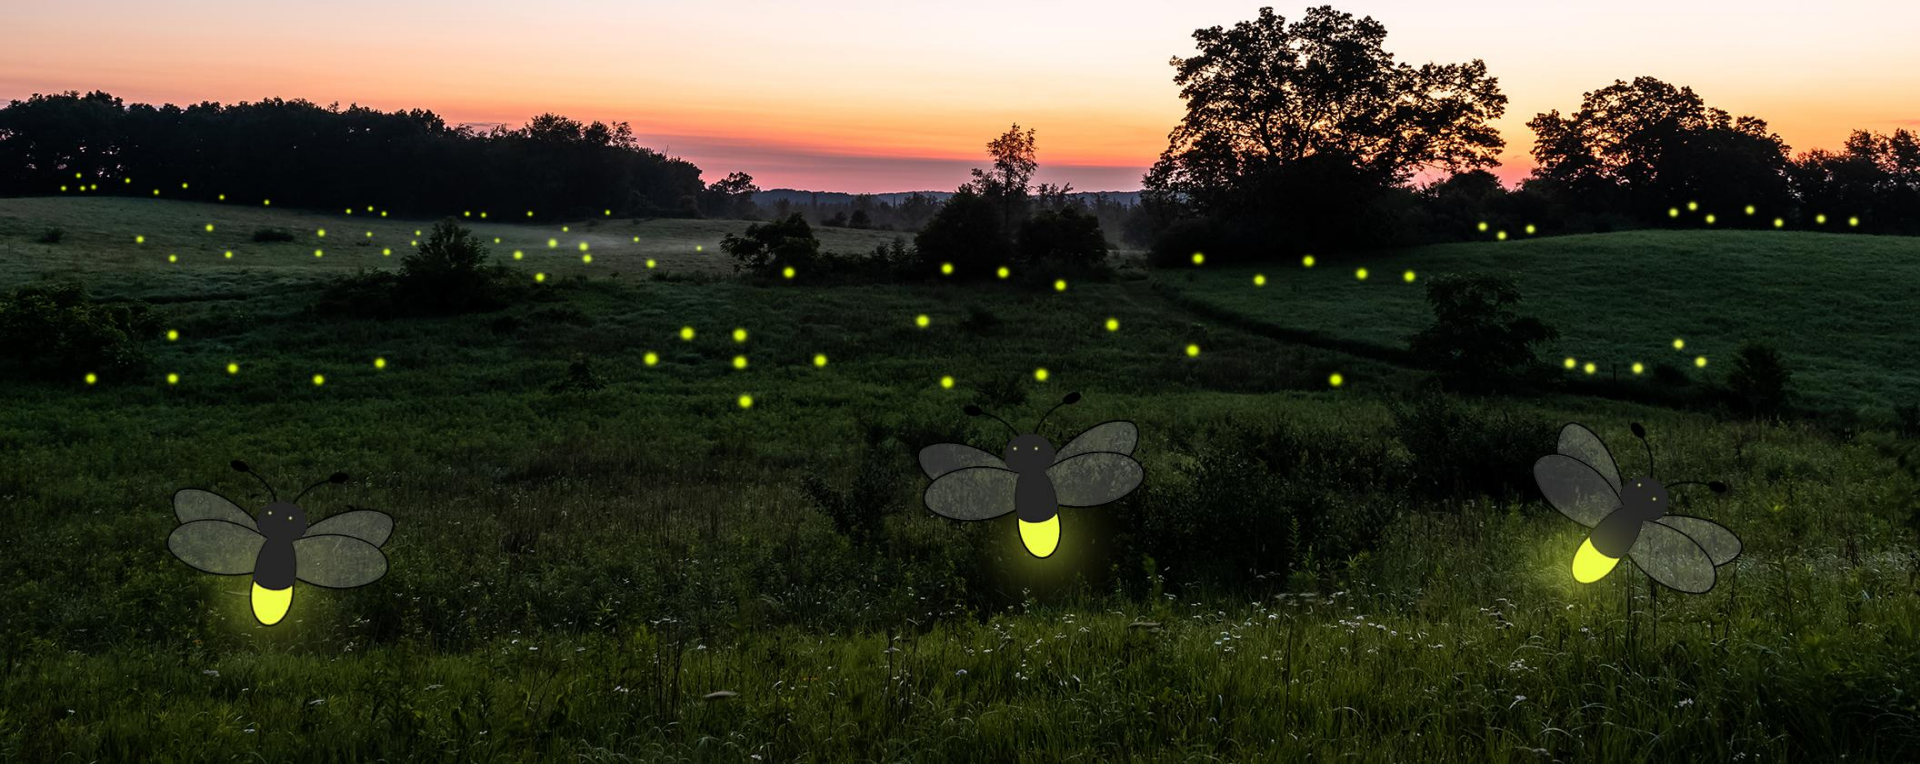

Fly, Firefly, Fly!

By Jenae Wright and Nick Tschlis